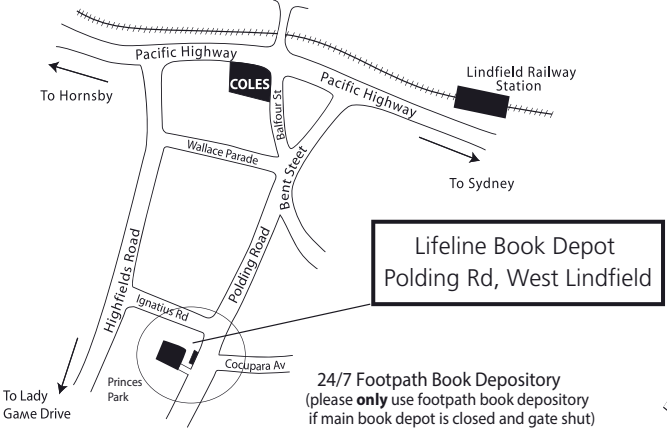

Find us on  www.facebook.com/lifelineH2H

Enquiries: www.lifelineh2h.org.au

24/7 Book Donation Points - See over for maps

Tel: 9498 8805

The BOOK FAIR is located within a 2-minute walk from Chatswood Train Station and Chatswood Transport Interchange

How to Find THE BOOK FAIR

24/7 Footpath Book Depository
(please **only** use footpath book depository if main book depot is closed and gate shut)

24/7 Book Donation Drop-off Points