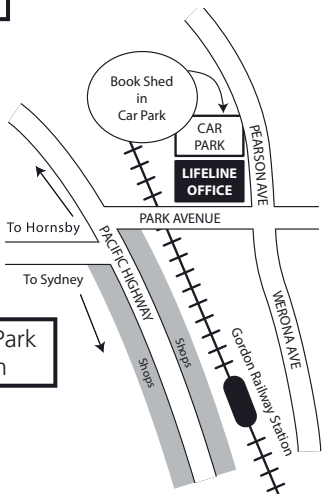

Need crisis support now? We're here to help. Call 13 11 14 (24/7)

GIANT BOOK FAIR

OVER 50,000 QUALITY PRE-LOVED BOOKS ALL CATEGORISED
PLUS CDs & DVDs

SAT 3rd FEB
SUN 4th FEB

8am - 5pm BOTH DAYS

Civic Pavilion, The Concourse
409 VICTORIA AVENUE
CHATSWOOD

Find us on  www.facebook.com/lifelineH2H

Enquiries: www.lifelineh2h.org.au

24/7 Book Donation Points - See over for maps

Tel: 9498 8805

The BOOK FAIR is located within a 2-minute walk from Chatswood Train Station and Chatswood Transport Interchange

How to Find THE BOOK FAIR

24/7 Footpath Book Depository
(please **only** use footpath book depository if main book depot is closed and gate shut)

24/7 Book Donation Drop-off Points