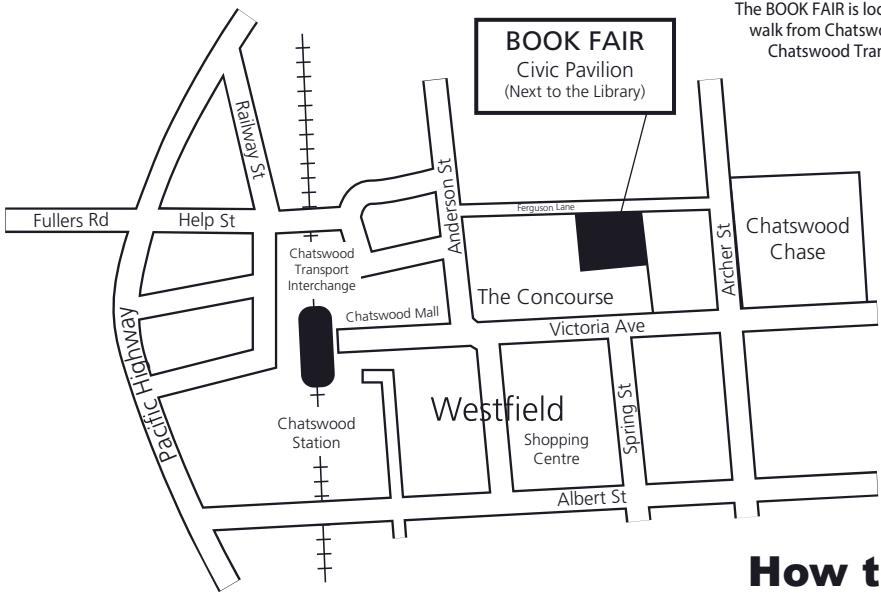

Need crisis support now? We're here to help. Call 13 11 14 (24/7)

GIANT BOOK FAIR

OVER 50,000 QUALITY PRE-LOVED BOOKS ALL CATEGORISED
PLUS CDs & DVDs

SAT 3rd FEB
SUN 4th FEB

8am - 5pm BOTH DAYS

Civic Pavilion, The Concourse
409 VICTORIA AVENUE
CHATSWOOD

Find us on  www.facebook.com/lifelineH2H

Enquiries: www.lifelineh2h.org.au

24/7 Book Donation Points - See over for maps

Tel: 9498 8805

The BOOK FAIR is located within a 2-minute walk from Chatswood Train Station and Chatswood Transport Interchange

How to Find THE BOOK FAIR

24/7 Footpath Book Depository
(please **only** use footpath book depository if main book depot is closed and gate shut)

24/7 Book Donation Drop-off Points