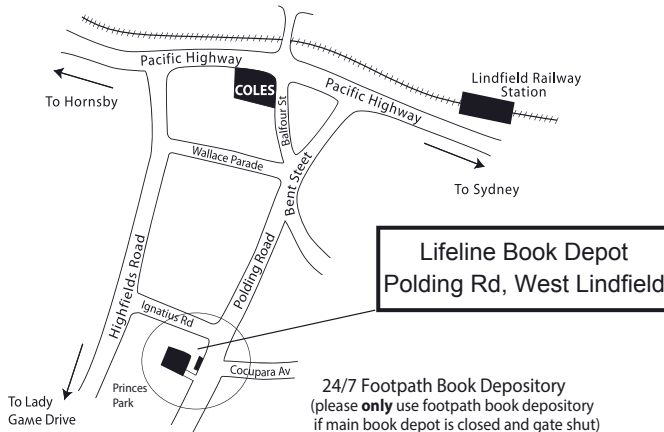

Find us on  www.facebook.com/lifelineH2H

Enquiries: www.lifelineh2h.org.au

24/7 Book Donation Points - See over for maps

Tel: 9498 8805

The BOOK FAIR is located within a 2-minute walk from Chatswood Train Station and Chatswood Transport Interchange

How to Find THE BOOK FAIR

24/7 Footpath Book Depository (please **only** use footpath book depository if main book depot is closed and gate shut)

24/7 Book Donation Drop-off Points