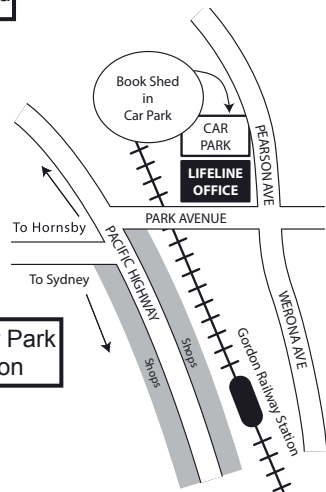

Need crisis support now? We're here to help. Call 13 11 14 (24/7)

GIANT BOOK FAIR

OVER 60,000 QUALITY PRE-LOVED BOOKS ALL CATEGORISED
PLUS CDs & DVDs

SAT 2nd FEB
SUN 3rd FEB

8am - 5pm BOTH DAYS

Civic Pavilion, The Concourse
409 VICTORIA AVENUE
CHATSWOOD

Find us on  www.facebook.com/lifelineH2H

Enquiries: www.lifelineh2h.org.au

24/7 Book Donation Points - See over for maps

Tel: 9498 8805

The BOOK FAIR is located within a 2-minute walk from Chatswood Train Station and Chatswood Transport Interchange

How to Find THE BOOK FAIR

24/7 Footpath Book Depository (please **only** use footpath book depository if main book depot is closed and gate shut)

24/7 Book Donation Drop-off Points