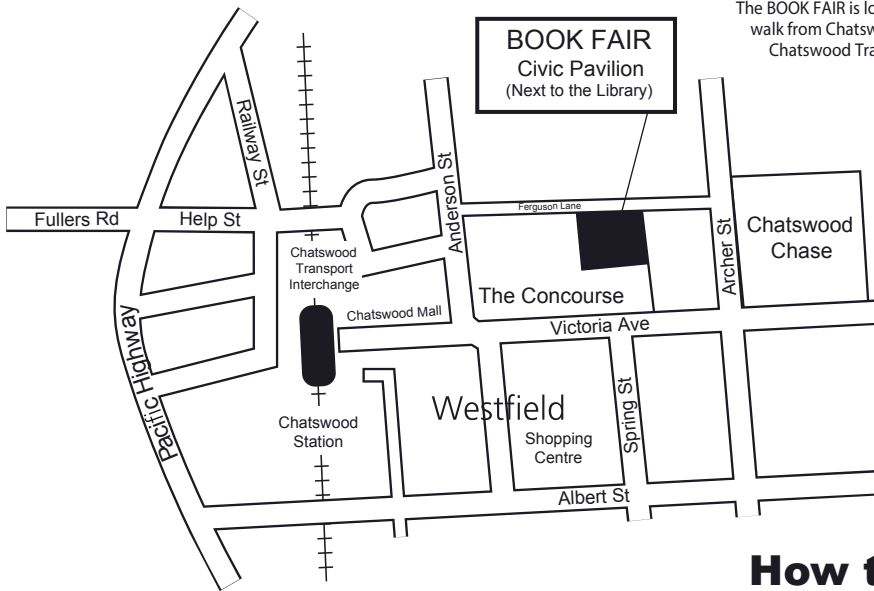

Need crisis support now? We're here to help. Call 13 11 14 (24/7)

GIANT BOOK FAIR

OVER 60,000 QUALITY PRE-LOVED BOOKS ALL CATEGORISED
PLUS CDs & DVDs

SAT 2nd FEB
SUN 3rd FEB

8am - 5pm BOTH DAYS

Civic Pavilion, The Concourse
409 VICTORIA AVENUE
CHATSWOOD

Find us on  www.facebook.com/lifelineH2H

Enquiries: www.lifelineh2h.org.au

24/7 Book Donation Points - See over for maps

Tel: 9498 8805

The BOOK FAIR is located within a 2-minute walk from Chatswood Train Station and Chatswood Transport Interchange

How to Find THE BOOK FAIR

24/7 Footpath Book Depository (please **only** use footpath book depository if main book depot is closed and gate shut)

24/7 Book Donation Drop-off Points